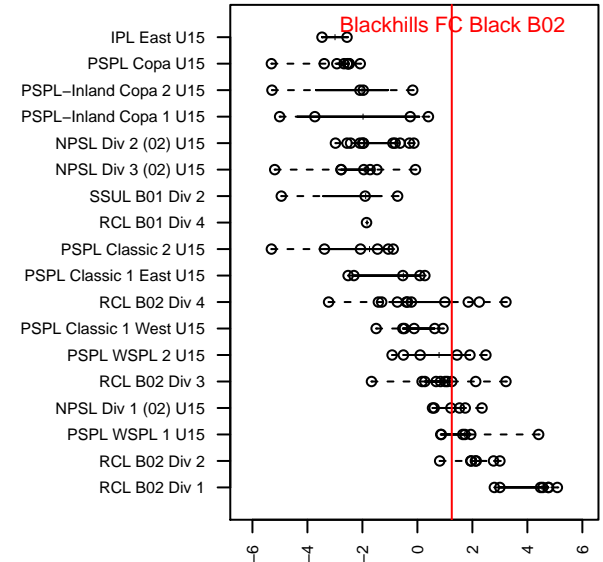

**attack and defense variance (black dot)
relative to other teams
and top 10 in region**

**attack and defense rating
relative to others at age
and all opponents in last 13 months**

Performance relative to 13 month average